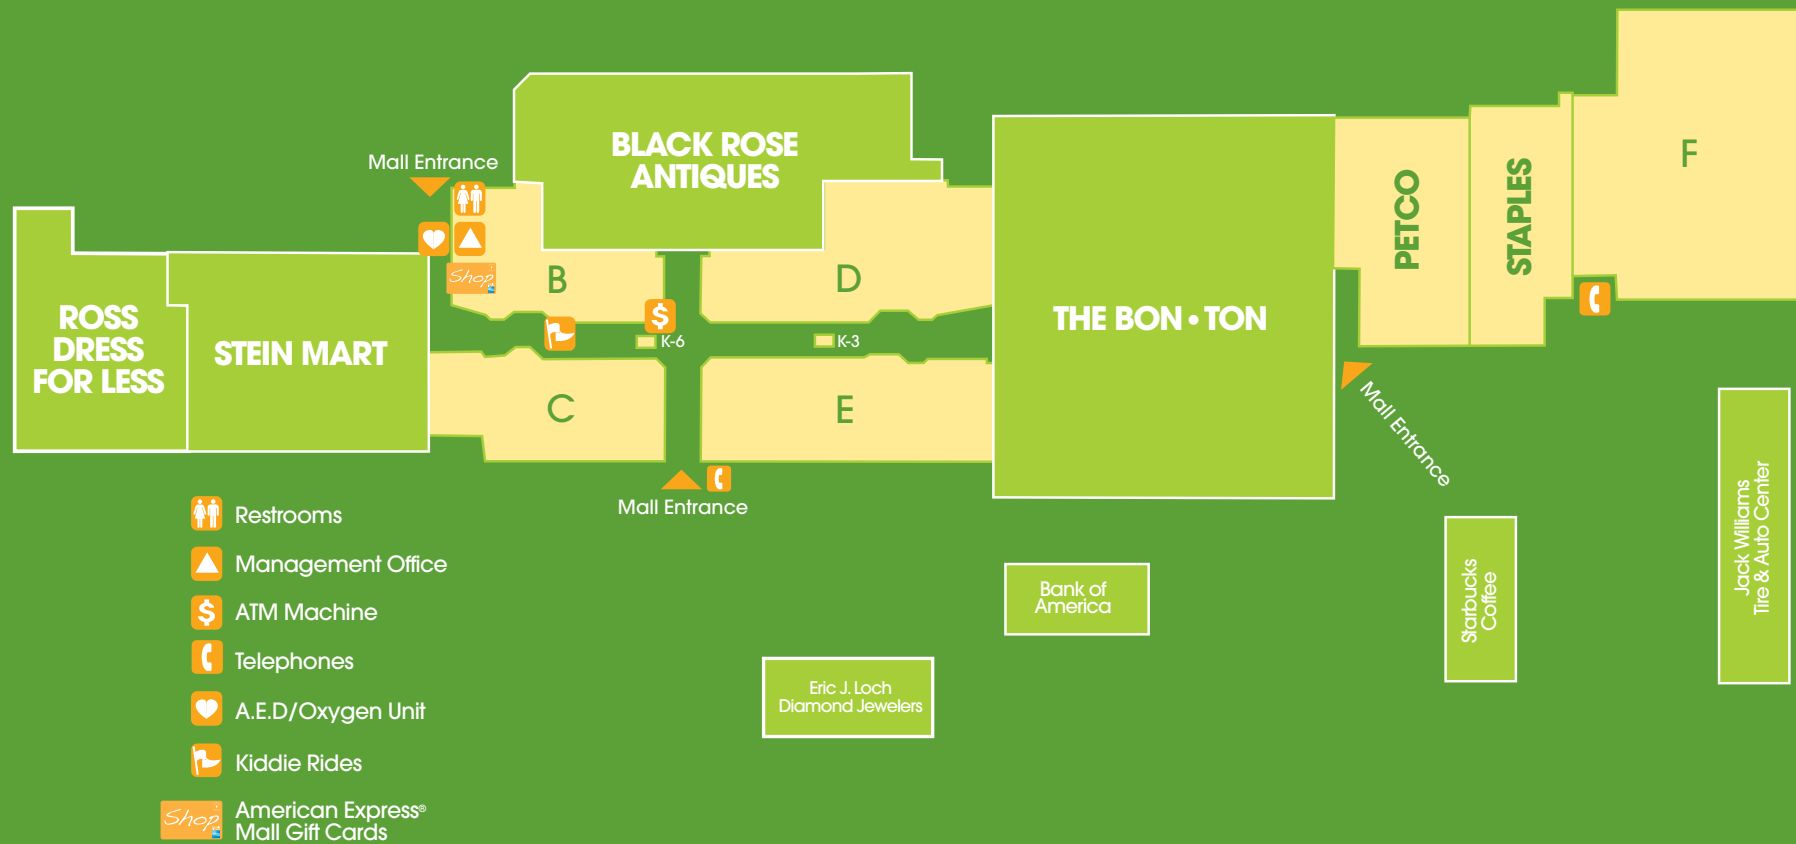

Department Stores

Black Rose Antiques	610-797-1562
The Bon•Ton	610-791-1700
Ross Dress for Less	Coming Soon
Stein Mart	610-797-9544

Apparel

C BonWorth	610-791-4548
B Strawberry	610-791-2656
E Victoria's Secret	610-798-7846

Bath & Beauty

D Bath & Body Works	610-798-7706
C Holiday Hair	610-797-9928
E Holiday Hair Too	610-797-9185
C Le' Nails	610-798-9111
D MasterCuts	610-797-5558
D Signature Day Spa	610-791-4111

Cards & Gifts

D Matthew's Hallmark	610-791-5190

Electronics & Entertainment

D GameStop	610-797-6876
E RadioShack	610-791-3446

Food & Restaurants

F A-1 Tokyo Steakhouse	610-709-0998
B Coffee Beanery	Coming Soon
E Dino's Pizza-teria	610-791-5107
C Dragon Ball	610-709-0318
B Gertrude Hawk Chocolates	610-797-4303
E Pretzel Gourmet	610-797-1356
Pad Starbucks	610-791-4716

Sports, Health & Fitness

C Dynamix Dance	610-814-6000
E Foot Locker	610-791-5177
B GNC	610-798-9130
E Schuylkill Valley Sporting Goods	610-791-5233

Home Furnishing

F Sleepy's	610-797-3043

Jewelry & Accessories

D Claire's Boutique	610-797-1888

E Freeman Jewelers	610-798-9165
D Kay Jewelers	610-791-9909
Pad Loch Diamond Jewelers	610-967-3479
C Michael Jewelers	610-791-1266
K-3 Piercing Pagoda	610-798-7990

Shoes

E Payless ShoeSource	610-797-6744
B The Shoe Dept.	610-798-7800
E Foot Locker	610-791-5177

Service

Pad Bank of America	610-791-5341
K-6 Executive Cellular	610-797-2004
Pad Jack Williams Tire & Auto Center	610-791-1005
B Oriental Massage	610-791-0579

Specialty Stores

F Blick Art & Crafts	610-791-7576
C Dollar Galaxy	610-791-2715
F PA Wine & Spirits	610-791-6071
F Petco	610-797-4656
F Staples	610-791-9637